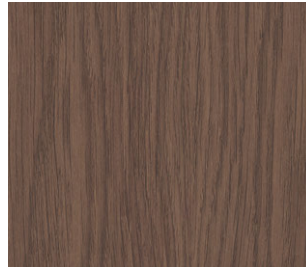

Channel

Size 15mm x 120mm Cover 105mm

Profiles are available in 2700mm lengths. Sold in packs of 4.

Explore
Ikara

Convex in The Full Range

Colour Range

Six timber inspired colours to match **polytec**'s popular Woodmatt® finish.

Blonde Oak™

Ecru Oak™

Boston Oak™

Manor Oak™

Rubra Oak™

Blackened Oak™

Colours shown are indicative only and may vary from the actual product.

Explore
Ikara

 easycraft.

Explore
Ikara

Channel in Rubra Oak™.

The colours and details shown in this brochure are to the highest standards in printing.
However, they should only be used as an indication of actual product colour.