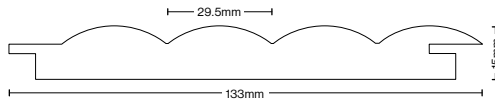

Explore
Ikara

*Sophisticated
pre-finished
wall linings*

Profile Range

Two modern profiles. Six versatile timber grain colours. Four pieces per pack.

Boston Oak™

Convex

Size 15mm x 133mm Cover 118mm

Boston Oak™

Channel

Size 15mm x 120mm Cover 105mm

Profiles are available in 2700mm lengths. Sold in packs of 4.

Explore
Ikara

Convex in The Full Range

Colour Range

Six timber inspired colours to match **polytec**'s popular Woodmatt® finish.