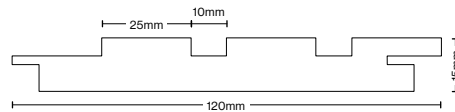

Explore
Ikara

*Sophisticated
pre-finished
wall linings*

Profile Range

Two modern profiles. Six versatile timber grain colours. Four pieces per pack.

Boston Oak™

Convex

Size 15mm x 133mm Cover 118mm

Boston Oak™

Channel

Size 15mm x 120mm Cover 105mm

Profiles are available in 2700mm lengths. Sold in packs of 4.

Explore
Ikara

Convex in The Full Range

Colour Range

Six timber inspired colours to match **polytec**'s popular Woodmatt® finish.